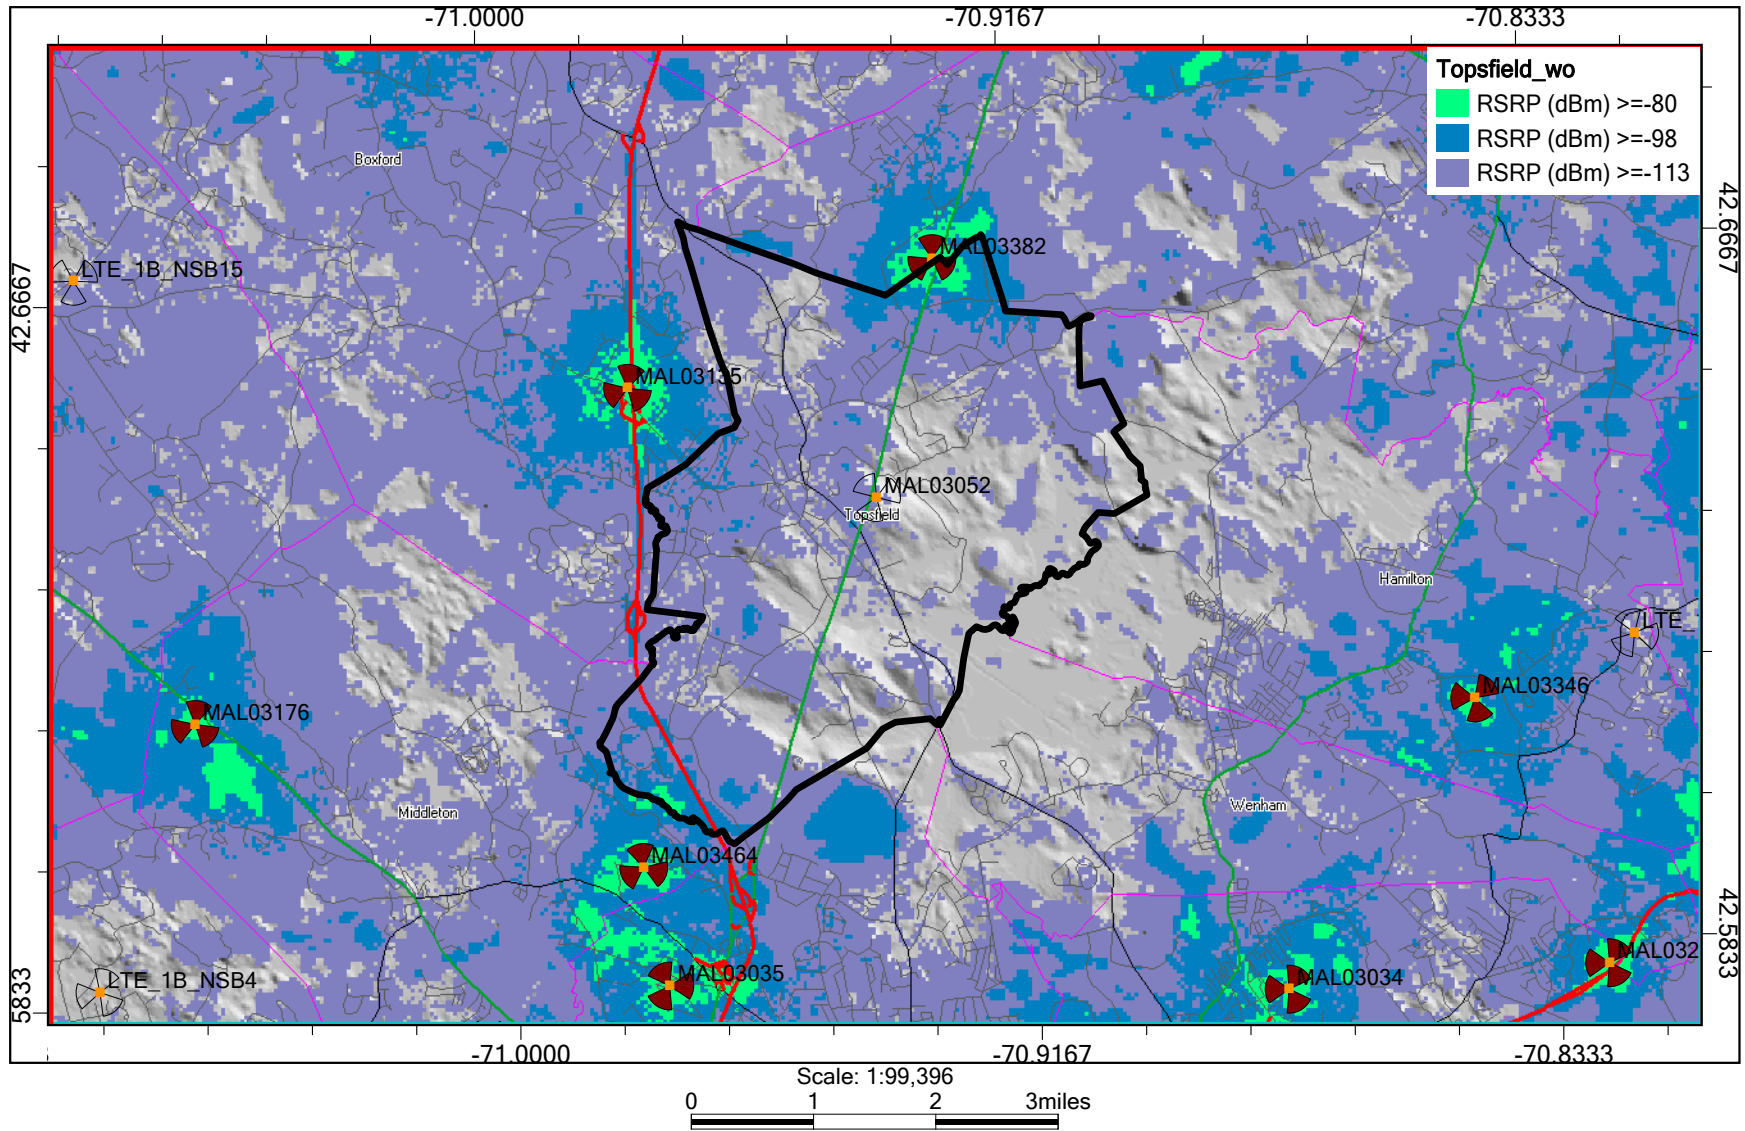

# Proposed AT&T LTE Coverage in Topsfield, MA without MAL03052 (Topsfield) Site

All thresholds reflect In-building Coverage.  
The Green areas represent areas where in theory higher data rates should be achieved  
The purple areas are where the minimum signal strength required for LTE 4G service as been achieved.