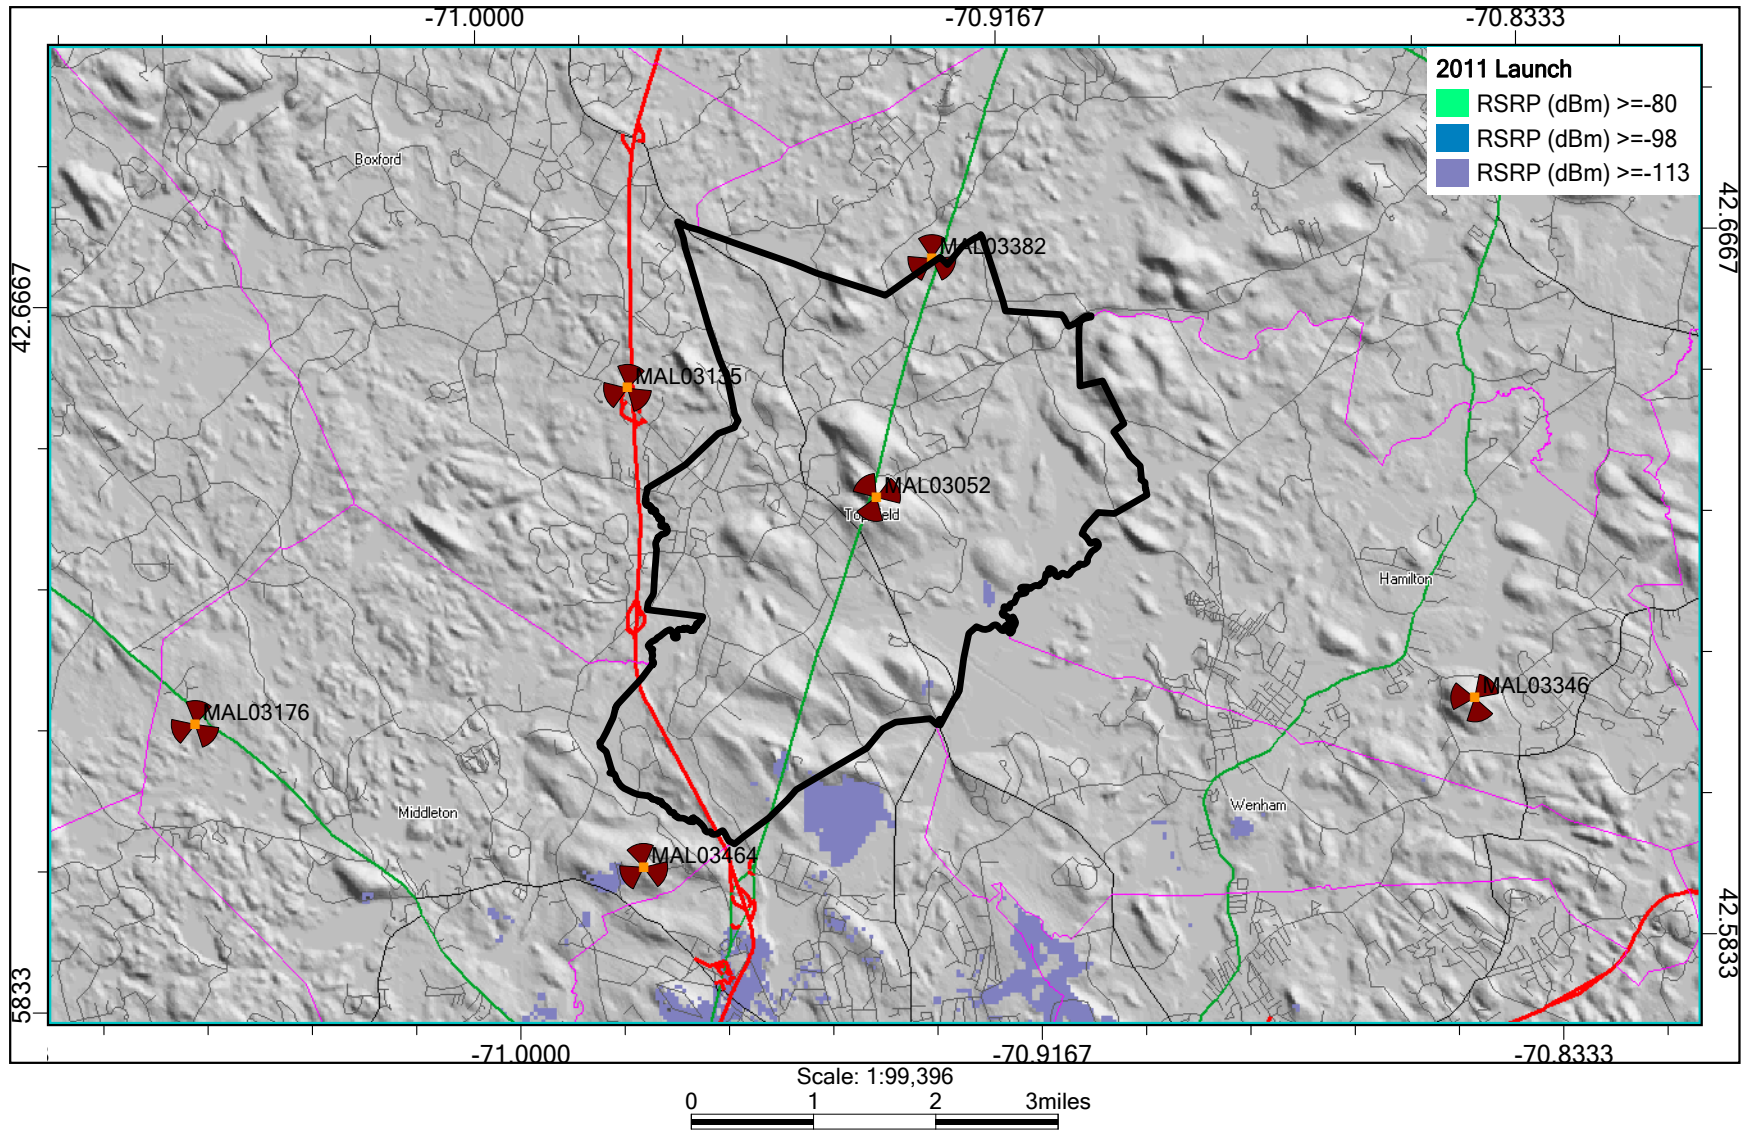

Current AT&T LTE Coverage in Topsfield, MA

All thresholds reflect In-building Coverage.
The Green areas represent areas where in theory higher data rates should be achieved
The purple areas are where the minimum signal strength required for LTE 4G service as been achieved.